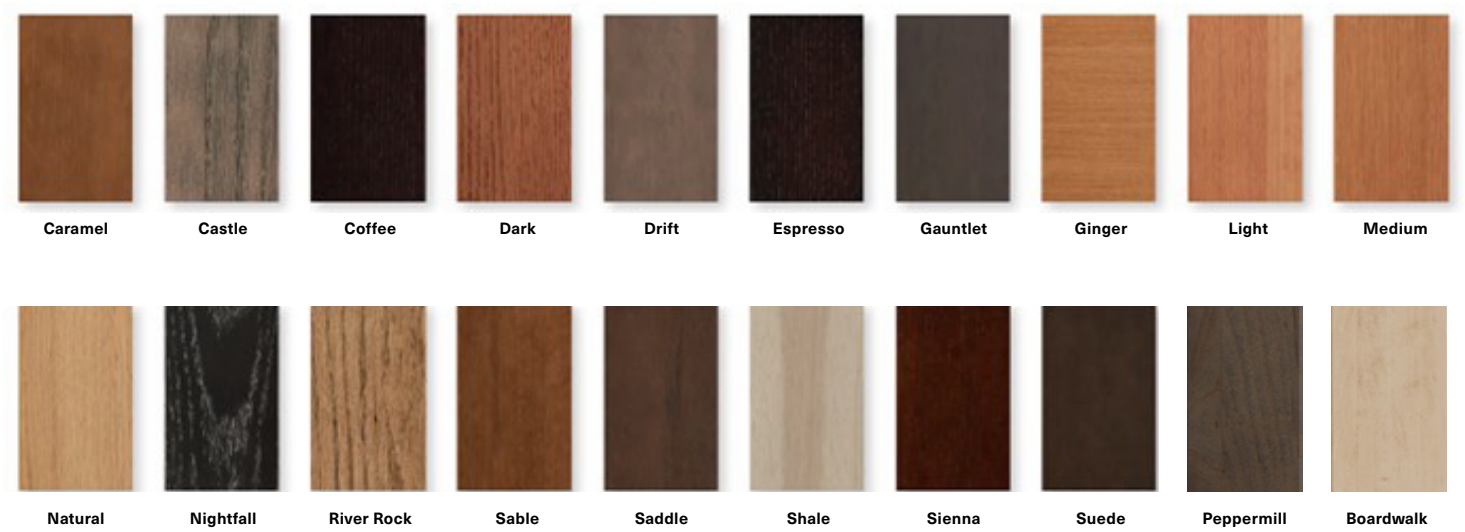

Milan - Cherry - Shale

Sandia - Cherry - Ginger

Wyatt - Maple or Oak - Saddle

Level 10 Cabinet Styles

Wyatt - Cherry - Gauntlet

PREMIER CABINETRY (LEVELS 7 - 10)

Premier Finishes

Maple Paints

Aqua Bleu Bright White Cape Celtic Divinity Dove Glacier Gray Mist Mink Gray

Olive Onyx Oyster White Pebble Sapphire Whisper Willow Alabaster

Maple Stains

Ash Caramel Castle Coffee Drift Espresso Gauntlet Ginger Light Medium Boardwalk

Natural Nightfall Oatmeal River Rock Sable Peppermill Shale Sienna

Premier Finishes

Oak Stains

Cherry Stains

NOTES