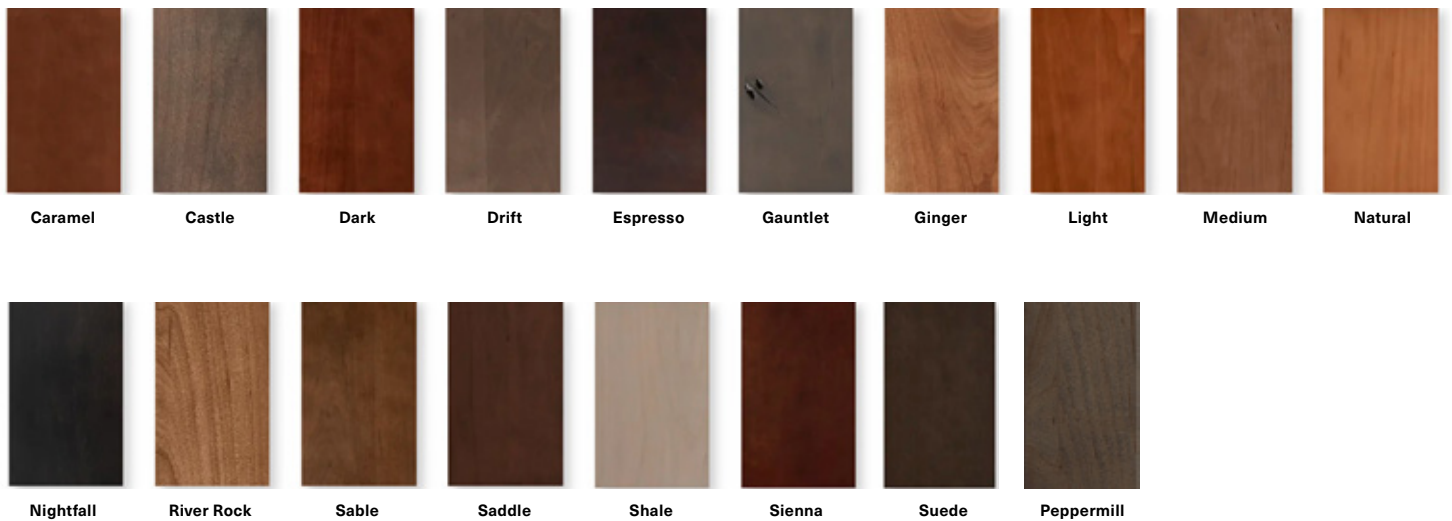

Milan - Cherry - Shale

Sandia - Cherry - Ginger

Wyatt - Maple or Oak - Saddle

Level 10 Cabinet Styles

Wyatt - Cherry - Gauntlet

PREMIER CABINETRY (LEVELS 7 - 10)

Premier Finishes

Maple Paints

Aqua Bleu Bright White Cape Celtic Divinity Dove Glacier Gray Mist Mink Gray

Olive Onyx Oyster White Pebble Sapphire Whisper Willow Alabaster

Maple Stains

Ash Caramel Castle Coffee Drift Espresso Gauntlet Ginger Light Medium Boardwalk

Natural Nightfall Oatmeal River Rock Sable Peppermill Shale Sienna

Premier Finishes

Oak Stains

Cherry Stains

NOTES