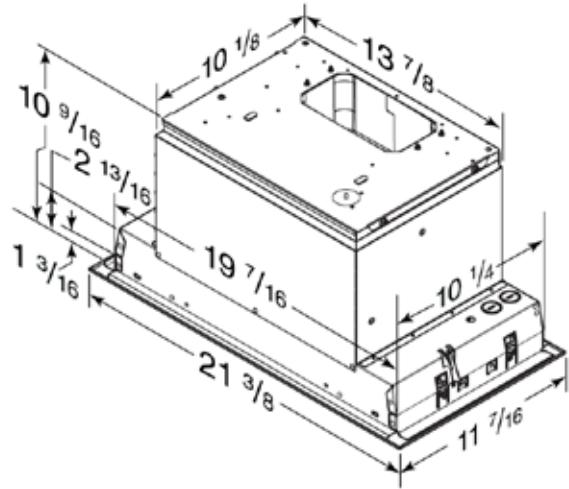

Inserts for Wood Hoods

The below insert is included with the following hood styles:
CWH36P, CCWH36, IWHM36, SSLWH36

The below insert is included with the following hood styles:
ASWH3630, BCWH36