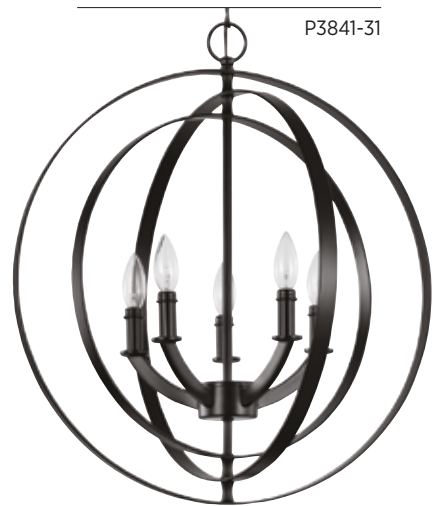

P3841-31 Matte Black
P3841-126 Burnished Silver
P3841-104 Polished Nickel
P3841-20 Antique Bronze
22" L., 22" dia., 24-3/8" ht.,
Overall ht. w/chain 99-1/2", wire 15'.
Five candelabra base lamps,
each 60w max.