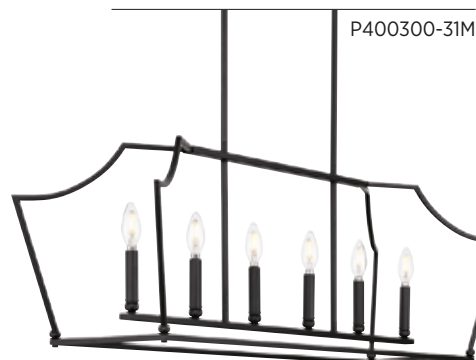

P400296-009 Brushed Nickel
P400296-31M Matte Black
P400296-109 Brushed Bronze
25-1/4" L., 25-1/4" dia., 12-1/2" ht.,
Overall ht. w/chain Or Stem
78-1/2", wire 10'.
Five B1 lamps,
each 60w max.

P400297-009 Brushed Nickel
P400297-31M Matte Black
P400297-109 Brushed Bronze
30" L., 30" dia., 14" ht.,
Overall ht. w/chain Or Stem 80",
wire 10'.
Six B1 lamps,
each 60w max.

P400300-31M Matte Black
P400300-009 Brushed Nickel
P400300-109 Brushed Bronze
42" L., 13" Depth, 15-1/8" ht.,
Overall ht. w/chain Or Stem
89-1/2", wire 10'.
Six candelabra base lamps,
each 60w max.