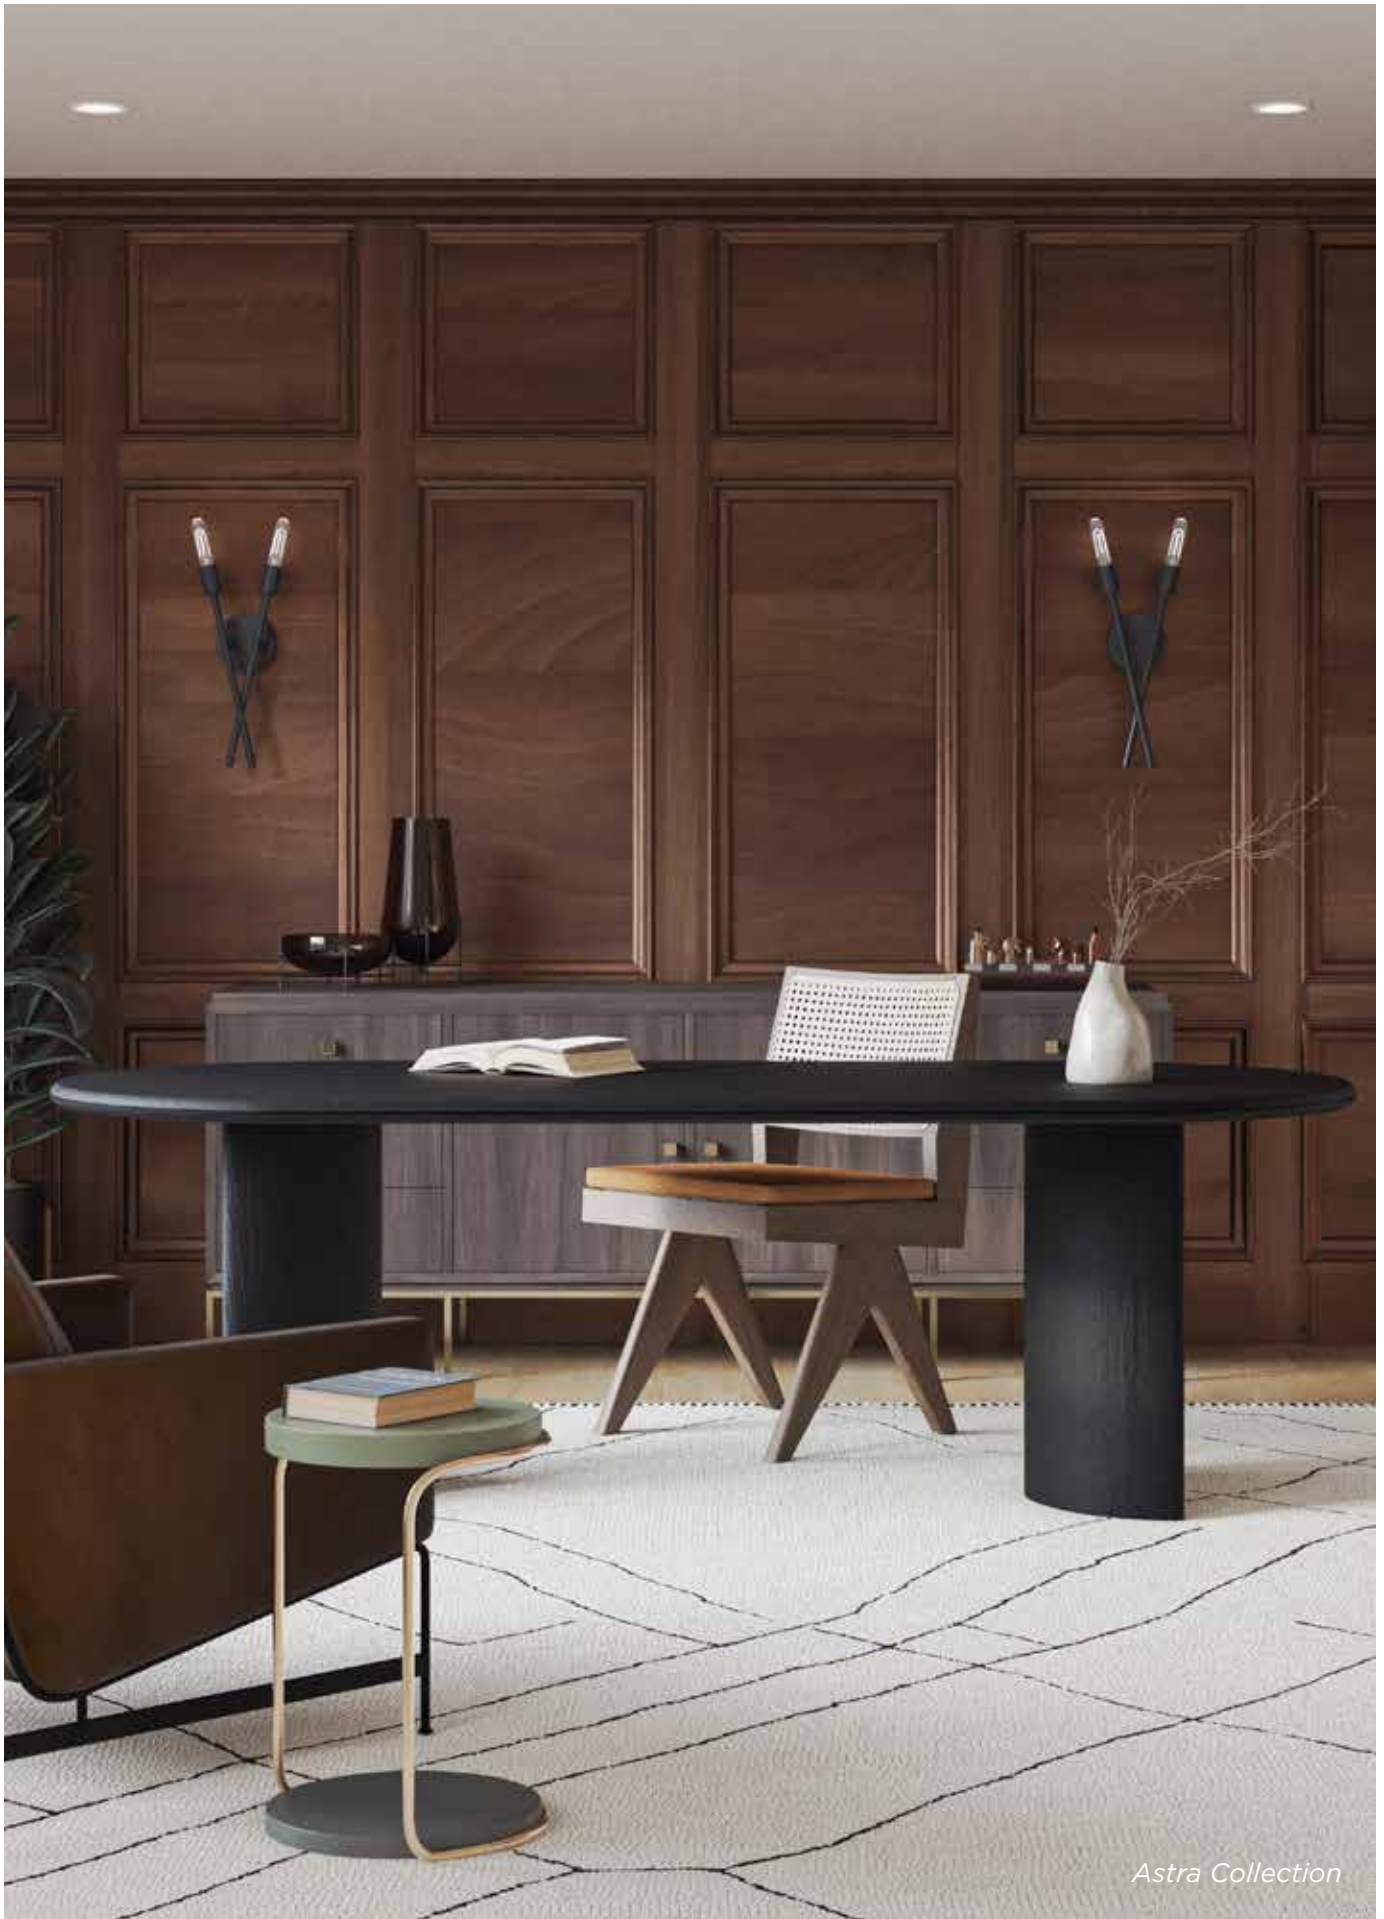

Astra Collection