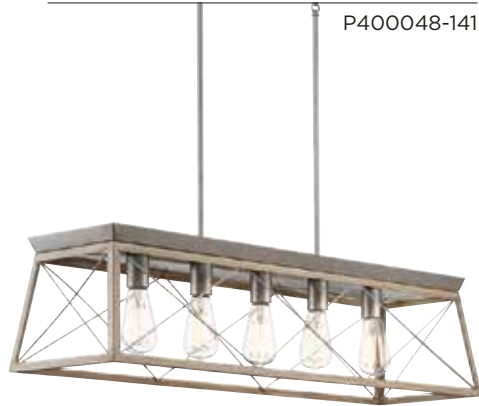

BRIARWOOD COLLECTION

P400048-020 Antique Bronze
P400048-143 Graphite
P400048-031 Textured Black
P400048-141 Galvanized
10" L., 38" W., 9" ht.,
Overall ht. w/stem 75",
wire 15'.
Five medium base lamps,
each 100w max.

P400048-141

P500178-143 Graphite
P500178-020 Antique Bronze
P500178-031 Textured Black
P500178-141 Galvanized
15-1/2" W., 20-1/8" ht.,
Overall ht. w/chain 86-1/2",
wire 15'.
Four medium base lamps,
each 60w max.