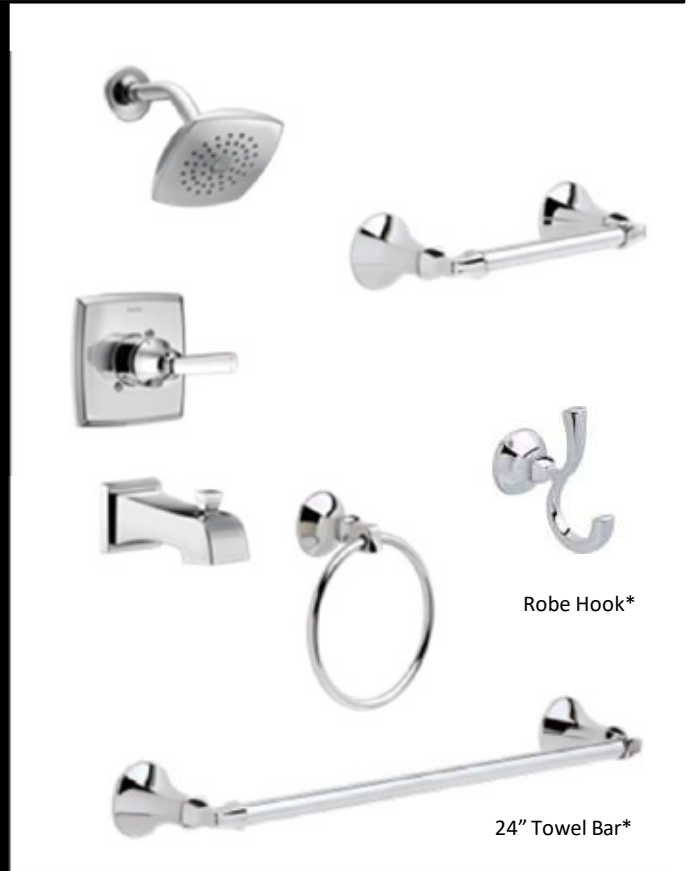

4" Center set

Single Handle

Widespread

Ashlyn® Collection

Roman Tub

Optional Freestanding Tub

* Choice Between 24" towel Bar or 2 Robe Hooks

FAUCET HANDLE STYLES INCLUDE:

4" Center Set 8" Widespread
Single Handle

Robe Hook*

24" Towel Bar*

Full Bath

Powder Room

FINISHES INCLUDE:

Chrome

Matte Black

Venetian Bronze

Stainless

Optional Bathroom Faucet Selections

4" Center set

Single Handle

Widespread

Vessel

Robe Hook*

Single Handle

Widespread

Vessel

Robe Hook*

24" Towel Bar*

Linden™ Collection

Full Bath

Roman Tub