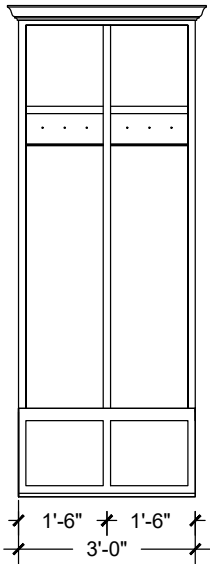

Bench Seats & Lockers	1
Ceiling Trim	5
Crown Molding	7
Door & Window Trim	9
Door Knobs	11
Interior Doors	12
Shelving	19
Stairs	21
Wainscoting	25

Bench Seats & Lockers

Diamond Pattern

Shiplap Pattern

Craftsman Style Wainscoting

Bench Seats & Lockers

Painted Bench Seat Shown
with Optional Backer Board and Hooks

Stained Bench Seat Shown
with Optional Craftsman Trim and Hooks

Bench Seats & Lockers

3' Locker

4' Locker

5' Locker

6' Locker

7' Locker

Side View

Bench Seats & Lockers

Painted Locker

Locker with Stained Bench Seat

Shown with Optional Shiplap on Back Wall

Ceiling Trim

Rough Stained Collar Tie Beams

Painted Beams with 1/2" Reveal

Smooth Knotty 1/2" Reveal Beams

Rough Mitered Corner Beams

Ceiling Trim

Detail Installed to Resemble Shape of Tray Ceiling

Detail Installed in Prairie Pattern

Detail Installed in Inter-Locking Box Design