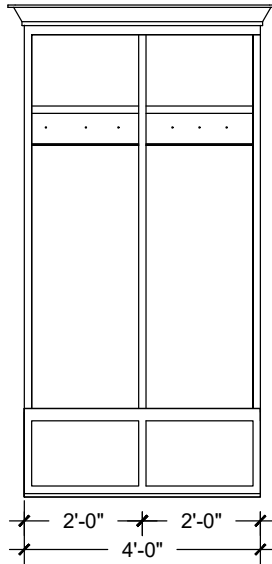

Bench Seats & Lockers	1
Ceiling Trim	5
Crown Molding	7
Door & Window Trim	9
Door Knobs	11
Interior Doors	12
Shelving	19
Stairs	21
Wainscoting	25

Bench Seats & Lockers

Diamond Pattern

Shiplap Pattern

Craftsman Style Wainscoting

Bench Seats & Lockers

Painted Bench Seat Shown
with Optional Backer Board and Hooks

Stained Bench Seat Shown
with Optional Craftsman Trim and Hooks

Bench Seats & Lockers

3' Locker

4' Locker

5' Locker

6' Locker

7' Locker

Side View

Bench Seats & Lockers

Painted Locker

Locker with Stained Bench Seat

Shown with Optional Shiplap on Back Wall

Ceiling Trim

Rough Stained Collar Tie Beams