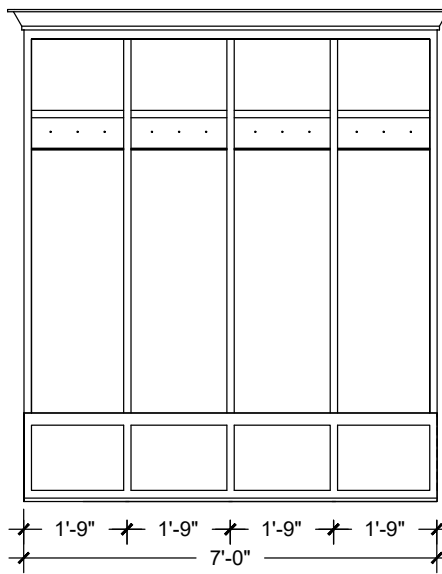

Bench Seats & Lockers	1
Ceiling Trim	5
Crown Molding	7
Door & Window Trim	9
Door Knobs	11
Interior Doors	12
Shelving	19
Stairs	21
Wainscoting	25

Bench Seats & Lockers

Diamond Pattern

Shiplap Pattern

Craftsman Style Wainscoting

Bench Seats & Lockers

Painted Bench Seat Shown
with Optional Backer Board and Hooks

Stained Bench Seat Shown
with Optional Craftsman Trim and Hooks

Bench Seats & Lockers

3' Locker

4' Locker

5' Locker

6' Locker

7' Locker

Side View

Bench Seats & Lockers

Painted Locker

Locker with Stained Bench Seat

Shown with Optional Shiplap on Back Wall

Ceiling Trim

Rough Stained Collar Tie Beams