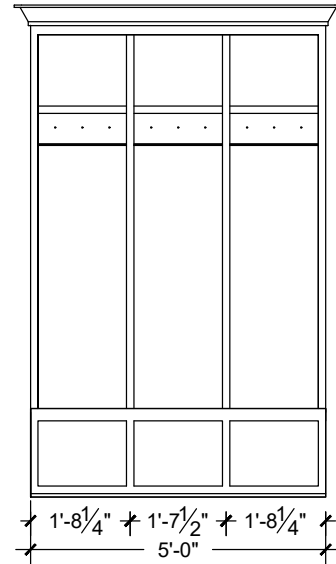

Bench Seats & Lockers	1
Ceiling Trim	5
Crown Molding	7
Door & Window Trim	9
Door Knobs	11
Interior Doors	12
Shelving	19
Stairs	21
Wainscoting	25

Bench Seats & Lockers

Diamond Pattern

Shiplap Pattern

Craftsman Style Wainscoting

Bench Seats & Lockers

Painted Bench Seat Shown
with Optional Backer Board and Hooks

Stained Bench Seat Shown
with Optional Craftsman Trim and Hooks

Bench Seats & Lockers

3' Locker

4' Locker

5' Locker

6' Locker

7' Locker

Side View

Bench Seats & Lockers

Painted Locker

Locker with Stained Bench Seat

Shown with Optional Shiplap on Back Wall

Ceiling Trim

Rough Stained Collar Tie Beams