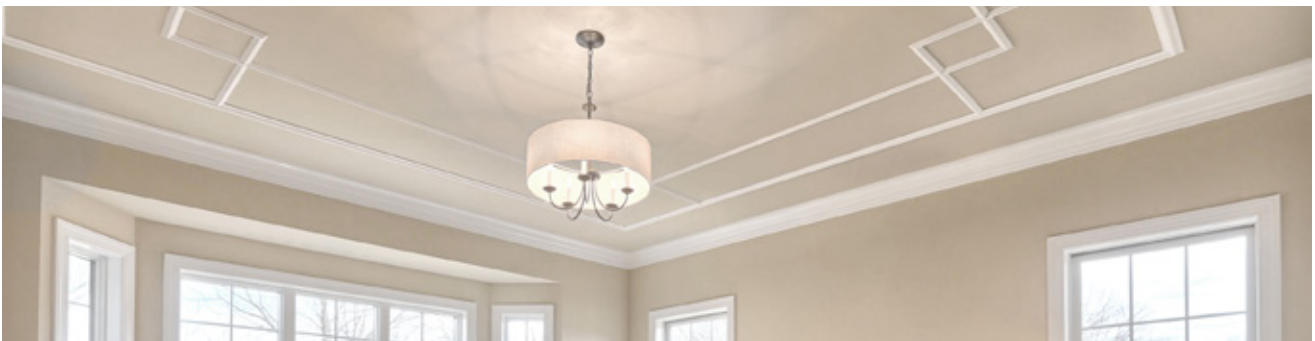

Painted Beams with 1/2" Reveal

Smooth Knotty 1/2" Reveal Beams

Rough Mitered Corner Beams

Ceiling Trim

Detail Installed to Resemble Shape of Tray Ceiling

Detail Installed in Prairie Pattern

Detail Installed in Inter-Locking Box Design