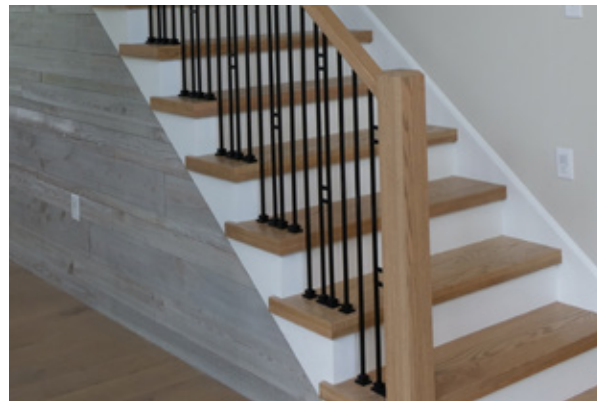

Interior Trim

Interior Trim

Upgrading your interior trim is an excellent way to incorporate new design elements into your space! Not only do these stylish options add value to your home, but they also function to protect against potential damage down the road.

Want an even more polished look? Landmark Homes has also included options for upgrading features like your doors, shelving, stairs, and more!

Styles range from traditional to modern and everything in between. With the vast selection of materials Landmark has to offer, you're sure to find interior trim options that match your life and your style!

Transitional*

Stairs - Additional Styles

Iron*

INCLUDES SHOES

Contemporary Iron*

INCLUDES SHOES

Euro-Slim Tube Iron*

*Optional Open Stained Treads Shown