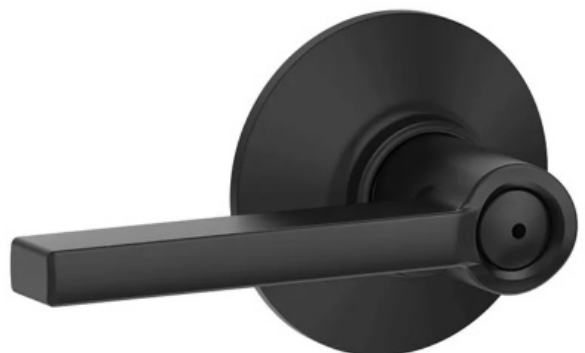

Wide

Refined

Craftsman

Farmhouse

Beveled

Door Knobs

INCLUDED

Plymouth Knob (Satin Nickel) – Included in Most Communities

Upgraded Color Options: Aged Bronze, Bright Brass, Bright Chrome, Matte Black

ADDITIONAL STYLES

Seville/Accent Lever

Color Options: Aged Bronze, Bright Brass, Bright Chrome, Satin Nickel

Included in 55+ Communities

Upgraded Option where Plymouth Knobs are Standard

Solstice/Latitude Lever

Color Options: Aged Bronze, Bright Chrome, Matte Black, Satin Nickel

Upgraded Option

Interior Doors

INCLUDED

6 Raised Panels

Available in a Smooth or Woodgrain Texture