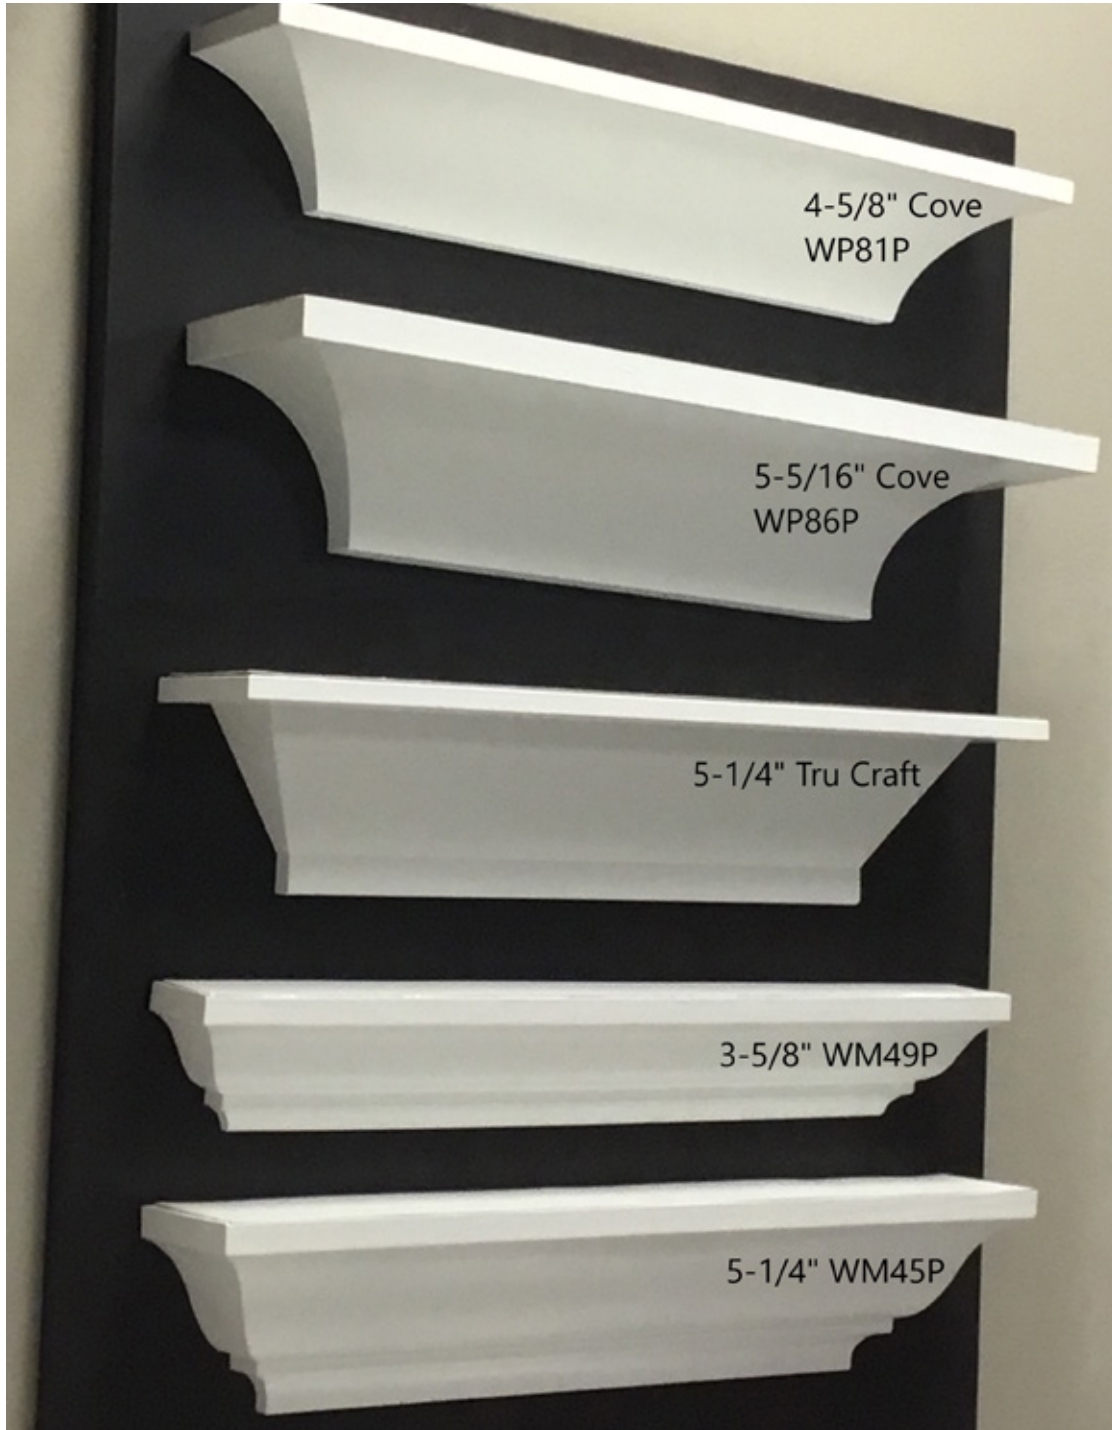

Crown Molding