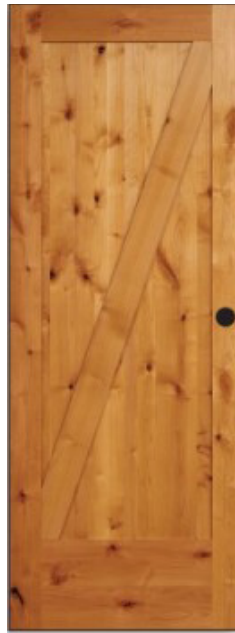

Interior Doors

LEVEL 1

Raised 2 Panel (Smooth)

Raised 2 Panel Arch Top (Smooth)

V-Groove Plank 2 Panel (Smooth)

Raised 5 Panel (Smooth)

Interior Doors

LEVEL 2

Flat 5 Panel (Smooth)

Flat 1 Panel (Smooth)

Flat 2 Panel (Smooth)

Flat 3 Panel (Smooth)

Interior Doors

BARN DOORS

Knotty Alder Barn Door Barn Door Styles

C11VGFP

C22VGFP

C22DIAVGFP*

C44KVGFP*

C55VG

Pine Barn Door

Barn Doors are Available in all Door Styles

Interior Doors

POCKET DOORS