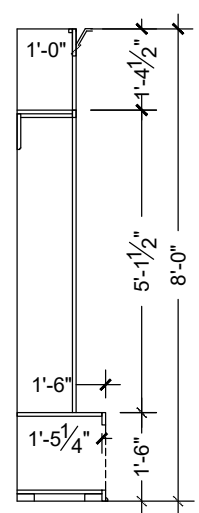

Bench Seats & Lockers

Side View