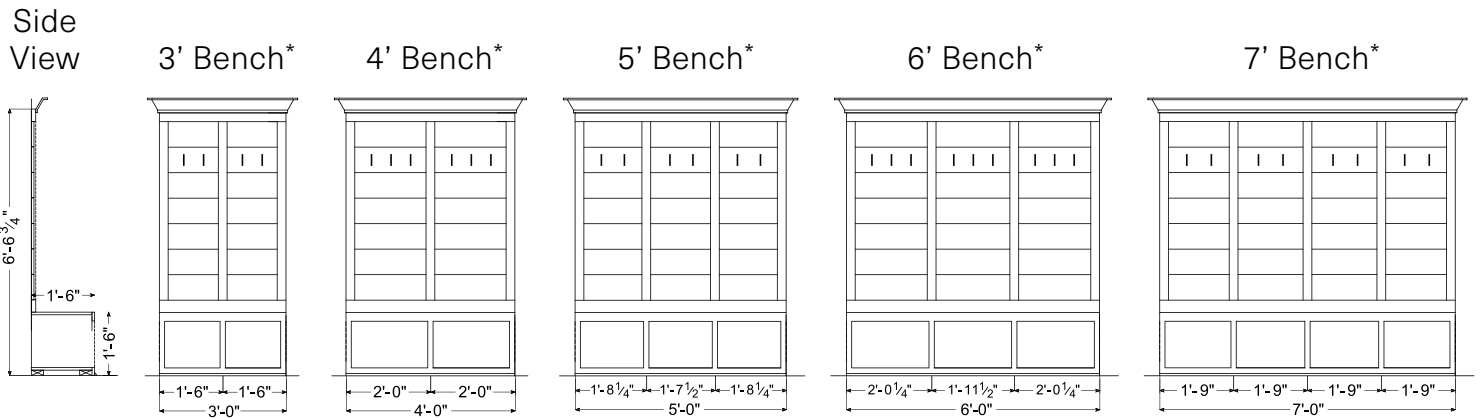

Interior Trim

Interior Trim

Upgrading your interior trim is an excellent way to incorporate new design elements into your space! Not only do these stylish options add value to your home, but they also function to protect against potential damage down the road.

Want an even more polished look? Landmark Homes has also included options for upgrading features like your doors, shelving, stairs, and more!

Styles range from traditional to modern and everything in between. With the vast selection of materials Landmark has to offer, you're sure to find interior trim options that match your life and your style!

Bench Seats & Lockers	1
Ceiling Trim	5
Crown Molding	7
Door & Window Trim	9
Door Knobs	11
Interior Doors	12
Shelving	19
Stairs	21
Wainscoting	25

Bench Seats & Lockers

Diamond Pattern

Shiplap Pattern

Craftsman Style Wainscoting