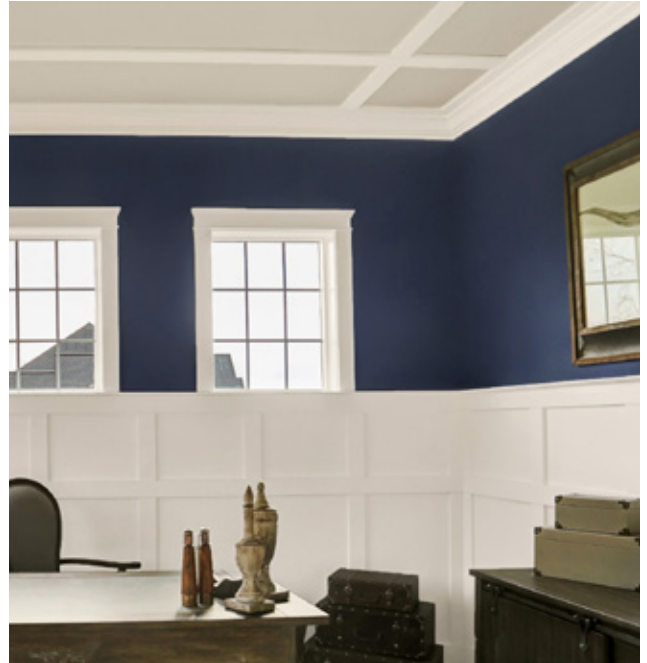

Crown Molding