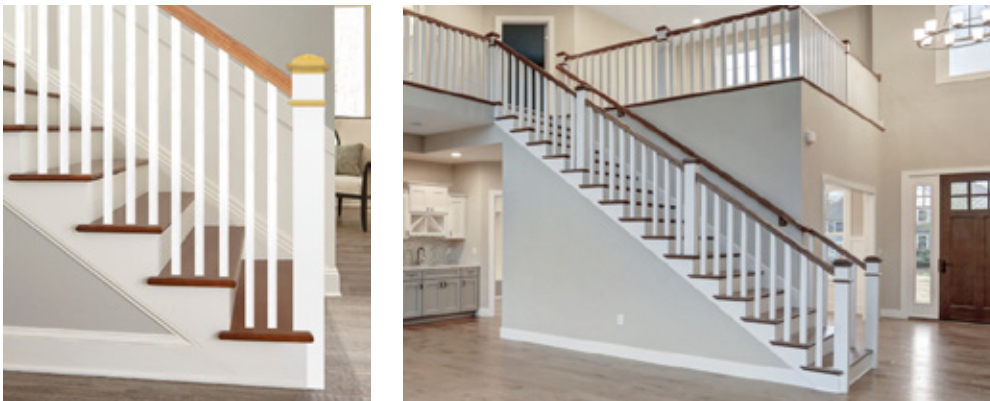

Interior Trim

Interior Trim

Upgrading your interior trim is an excellent way to incorporate new design elements into your space! Not only do these stylish options add value to your home, but they also function to protect against potential damage down the road.

Want an even more polished look? Landmark Homes has also included options for upgrading features like your doors, shelving, stairs, and more!

Styles range from traditional to modern and everything in between. With the vast selection of materials Landmark has to offer, you're sure to find interior trim options that match your life and your style!

Stairs

Single Bullnose

Double Bullnose

Stained Cap Board

Stairs - Additional Styles

Farmhouse

Opt. Open Stained Treads Shown

Craftsman*