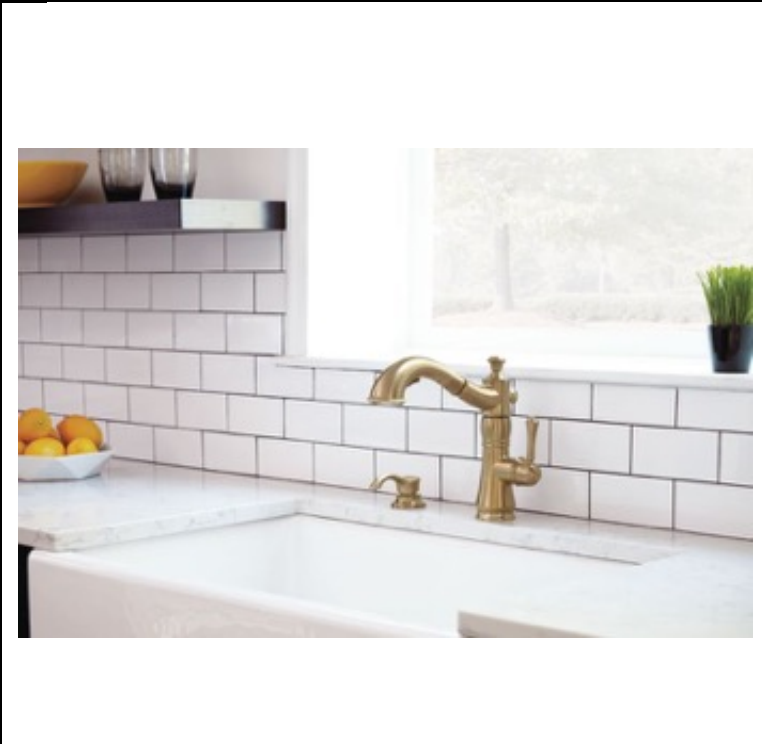

Kitchen Selections

Included Kitchen Faucet

FINISHES INCLUDE:

Classic Kitchen Collection

Additional Kitchen Faucet Options

Cassidy™ Touch20® Kitchen Collection

Cassidy™ Pull-Out Kitchen Collection

Additional Kitchen Faucet Options

FINISHES INCLUDE:

Collins™ Pull-Out Kitchen Collection

FINISHES INCLUDE:

Coranto™ Pull-Down Kitchen Collection

Additional Kitchen Faucet Options

Essa Touch20™ Kitchen Collection

FINISHES INCLUDE:

Chrome Arctic Stainless AK Matte Black BL Venetian Bronze RB