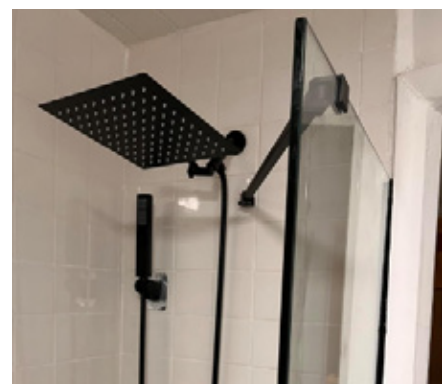

Shower Doors

SHOWER DOORS

Basco Deluxe Framed 3/16-inch Glass Sliding Shower Door

Model number: 7150

The Deluxe framed sliding shower doors possess proven design and performance. The bypass unit includes two towel bars that attach to the panel framing. Anodized aluminum hardware helps prevent rusting or corrosion. The header comes with a safety T-lock that ensures the unit's stability.

A sleek, semi-frameless swing collection offering the ultimate solution for an all-glass, seamless door with a luxury look and feel.

- Standard widths: 3', 4' & 5'
- Available in 6' width with support bracket. *See picture below*
- Standard height: 70"
- Headerless design won't obstruct tile work.
- Sweep to prevent leaking.
- Optional accessories include a single-sided or double-sided towel bar.
- Clear Glass

Finish Options:

Brushed Bronze

Brushed Nickel

Matte Black

Polished Chrome

SHOWER DOORS

Frameless 3/8" Heavy Glass Pivot Door with C-Pull Handle

*Only available on tile showers.

A frameless swing door offering an unimpeded view of your tile shower. The seamless door design makes any shower feel like a high-end spa experience. Standard widths: 3', 4' & 5'. Available in 6' width.