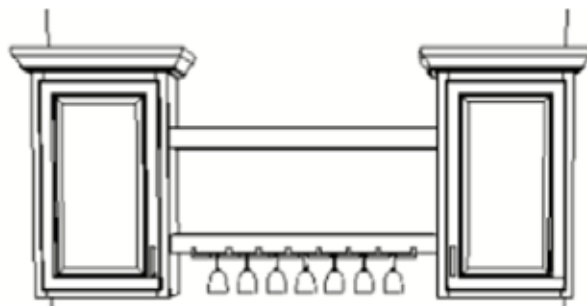

WITH WINE RACK

WITH FLOATING SHELVES

6' BUTLER'S PANTRY

Four (4) Styles of the Base Cabinets

Base Cabinets

NO SINK OR BEVERAGE CENTER

WITH BEVERAGE CENTER

WITH SINK

WITH SINK AND BEVERAGE CENTER

6' BUTLER'S PANTRY

Three (3) Styles of the Wall Cabinets

Wall Cabinets

WITH WINE CUBES

WITH WINE RACK

WITH FLOATING SHELVES

7' BUTLER'S PANTRY

Four (4) Styles of the Base Cabinets

Base Cabinets

NO SINK OR BEVERAGE CENTER

WITH BEVERAGE CENTER

WITH SINK

WITH SINK AND BEVERAGE CENTER

7' BUTLER'S PANTRY

Three (3) Styles of the Wall Cabinets